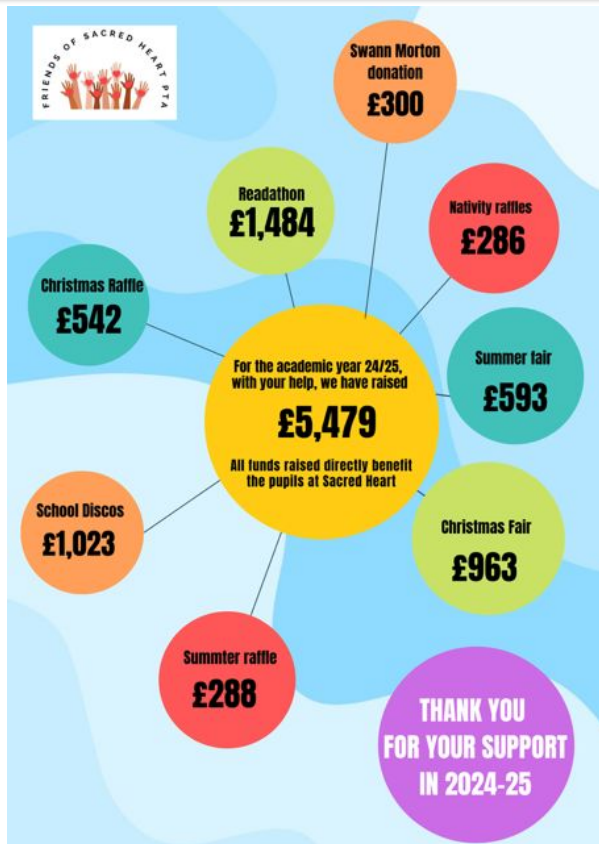

LAST YEAR'S ACHIEVEMENTS