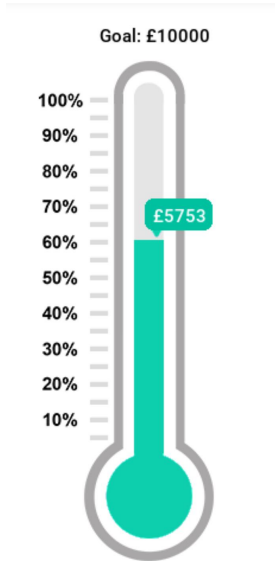

ACHIEVEMENTS TO DATE

14th July 2024