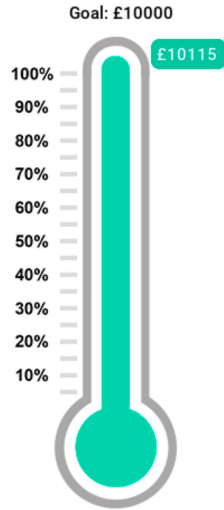

11th December 2024